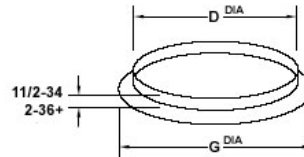

Flanges

FABRICATED TO YOUR SPECIFICATIONS