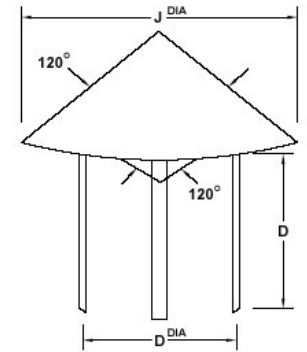

DUCT FITTINGS AND ACCESSORIES

STANDARD ROUND DUCT AND FITTINGS

D	A	C	D1	E	G	J	L (ft.)
3	4 1/2	11	-	2	7	6	20
4	6	11	3	2	8	8	20
5	7 1/2	11	4	2	9	10	20
6	9	11	5	2	10	12	20
8	12	16	6	3	12	16	20
10	15	16	8	3	14	20	20
12	18	16	10	3	16	24	20
14	21	16	12	3	18	28	20
16	24	16	14	3	20	32	20
18	27	16	16	3	22	36	20
20	30	16	18	3	24	40	20
22	33	16	20	3	26	44	4
24	36	16	22	3	28	48	20
26	39	16	24	3	30	52	4
28	42	16	26	3	32	56	4
30	45	16	28	4	34	60	4
32	48	16	30	4	36	64	4
34	51	16	32	4	38	68	4
36	54	16	34	4	40	72	4
38	57	16	36	4	42	76	4
40	60	16	38	4	44	80	4
42	63	16	40	5	46	84	4
44	66	16	42	5	48	88	4
46	69	16	44	5	50	92	4
48	72	16	46	5	52	96	4
54	81	36	48	6	60	108	4
60	90	36	54	6	64	120	4

Rain Caps

FABRICATED TO YOUR SPECIFICATIONS

FABRICATED RECTANGULAR DUCT AND FITTINGS ARE AVAILABLE

© 2008 Leatherwood Plastics
All specifications are subject to change without notice.

DIVISION OF LEATHERWOOD, INC.

DESIGN, PLASTIC FABRICATION AND PROCESS EQUIPMENT FOR THE SEMICONDUCTOR, PRINTED CIRCUIT BOARD AND PLATING INDUSTRIES

1426 Crescent Avenue :: Lewisville, Texas 75057

(972) 221-7656 :: Fax (972) 436-5735

www.leatherwood.com :: info@leatherwood.com