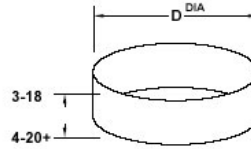

DUCT FITTINGS AND ACCESSORIES

STANDARD ROUND DUCT AND FITTINGS

D	A	C	D1	E	G	J	L (ft.)
3	4 1/2	11	-	2	7	6	20
4	6	11	3	2	8	8	20
5	7 1/2	11	4	2	9	10	20
6	9	11	5	2	10	12	20
8	12	16	6	3	12	16	20
10	15	16	8	3	14	20	20
12	18	16	10	3	16	24	20
14	21	16	12	3	18	28	20
16	24	16	14	3	20	32	20
18	27	16	16	3	22	36	20
20	30	16	18	3	24	40	20
22	33	16	20	3	26	44	4
24	36	16	22	3	28	48	20
26	39	16	24	3	30	52	4
28	42	16	26	3	32	56	4
30	45	16	28	4	34	60	4
32	48	16	30	4	36	64	4
34	51	16	32	4	38	68	4
36	54	16	34	4	40	72	4
38	57	16	36	4	42	76	4
40	60	16	38	4	44	80	4
42	63	16	40	5	46	84	4
44	66	16	42	5	48	88	4
46	69	16	44	5	50	92	4
48	72	16	46	5	52	96	4
54	81	36	48	6	60	108	4
60	90	36	54	6	64	120	4

Couplings

FABRICATED TO YOUR SPECIFICATIONS

FABRICATED RECTANGULAR DUCT AND FITTINGS ARE AVAILABLE

© 2008 Leatherwood Plastics
All specifications are subject to change without notice.

DIVISION OF LEATHERWOOD, INC.

DESIGN, PLASTIC FABRICATION AND PROCESS EQUIPMENT FOR THE SEMICONDUCTOR, PRINTED CIRCUIT BOARD AND PLATING INDUSTRIES

1426 Crescent Avenue :: Lewisville, Texas 75057

(972) 221-7656 :: Fax (972) 436-5735

www.leatherwood.com :: info@leatherwood.com